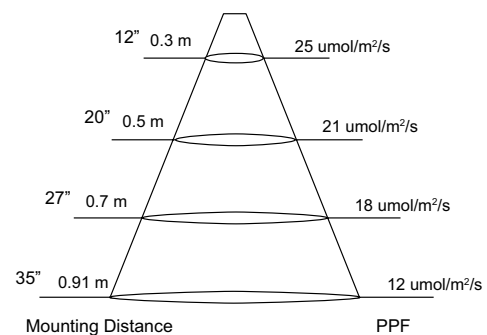

Photometrics

5 Year Limited Warranty

Specifications are subject to change without notice. Please visit www.westinghouselighting.com for latest information.

Call 1-800-999-2226 or visit www.westinghouselighting.com.

© WESTINGHOUSE, and INNOVATION YOU CAN BE SURE OF are trademarks of Westinghouse Electric Corporation. Used under license by Westinghouse Lighting. All Rights Reserved.